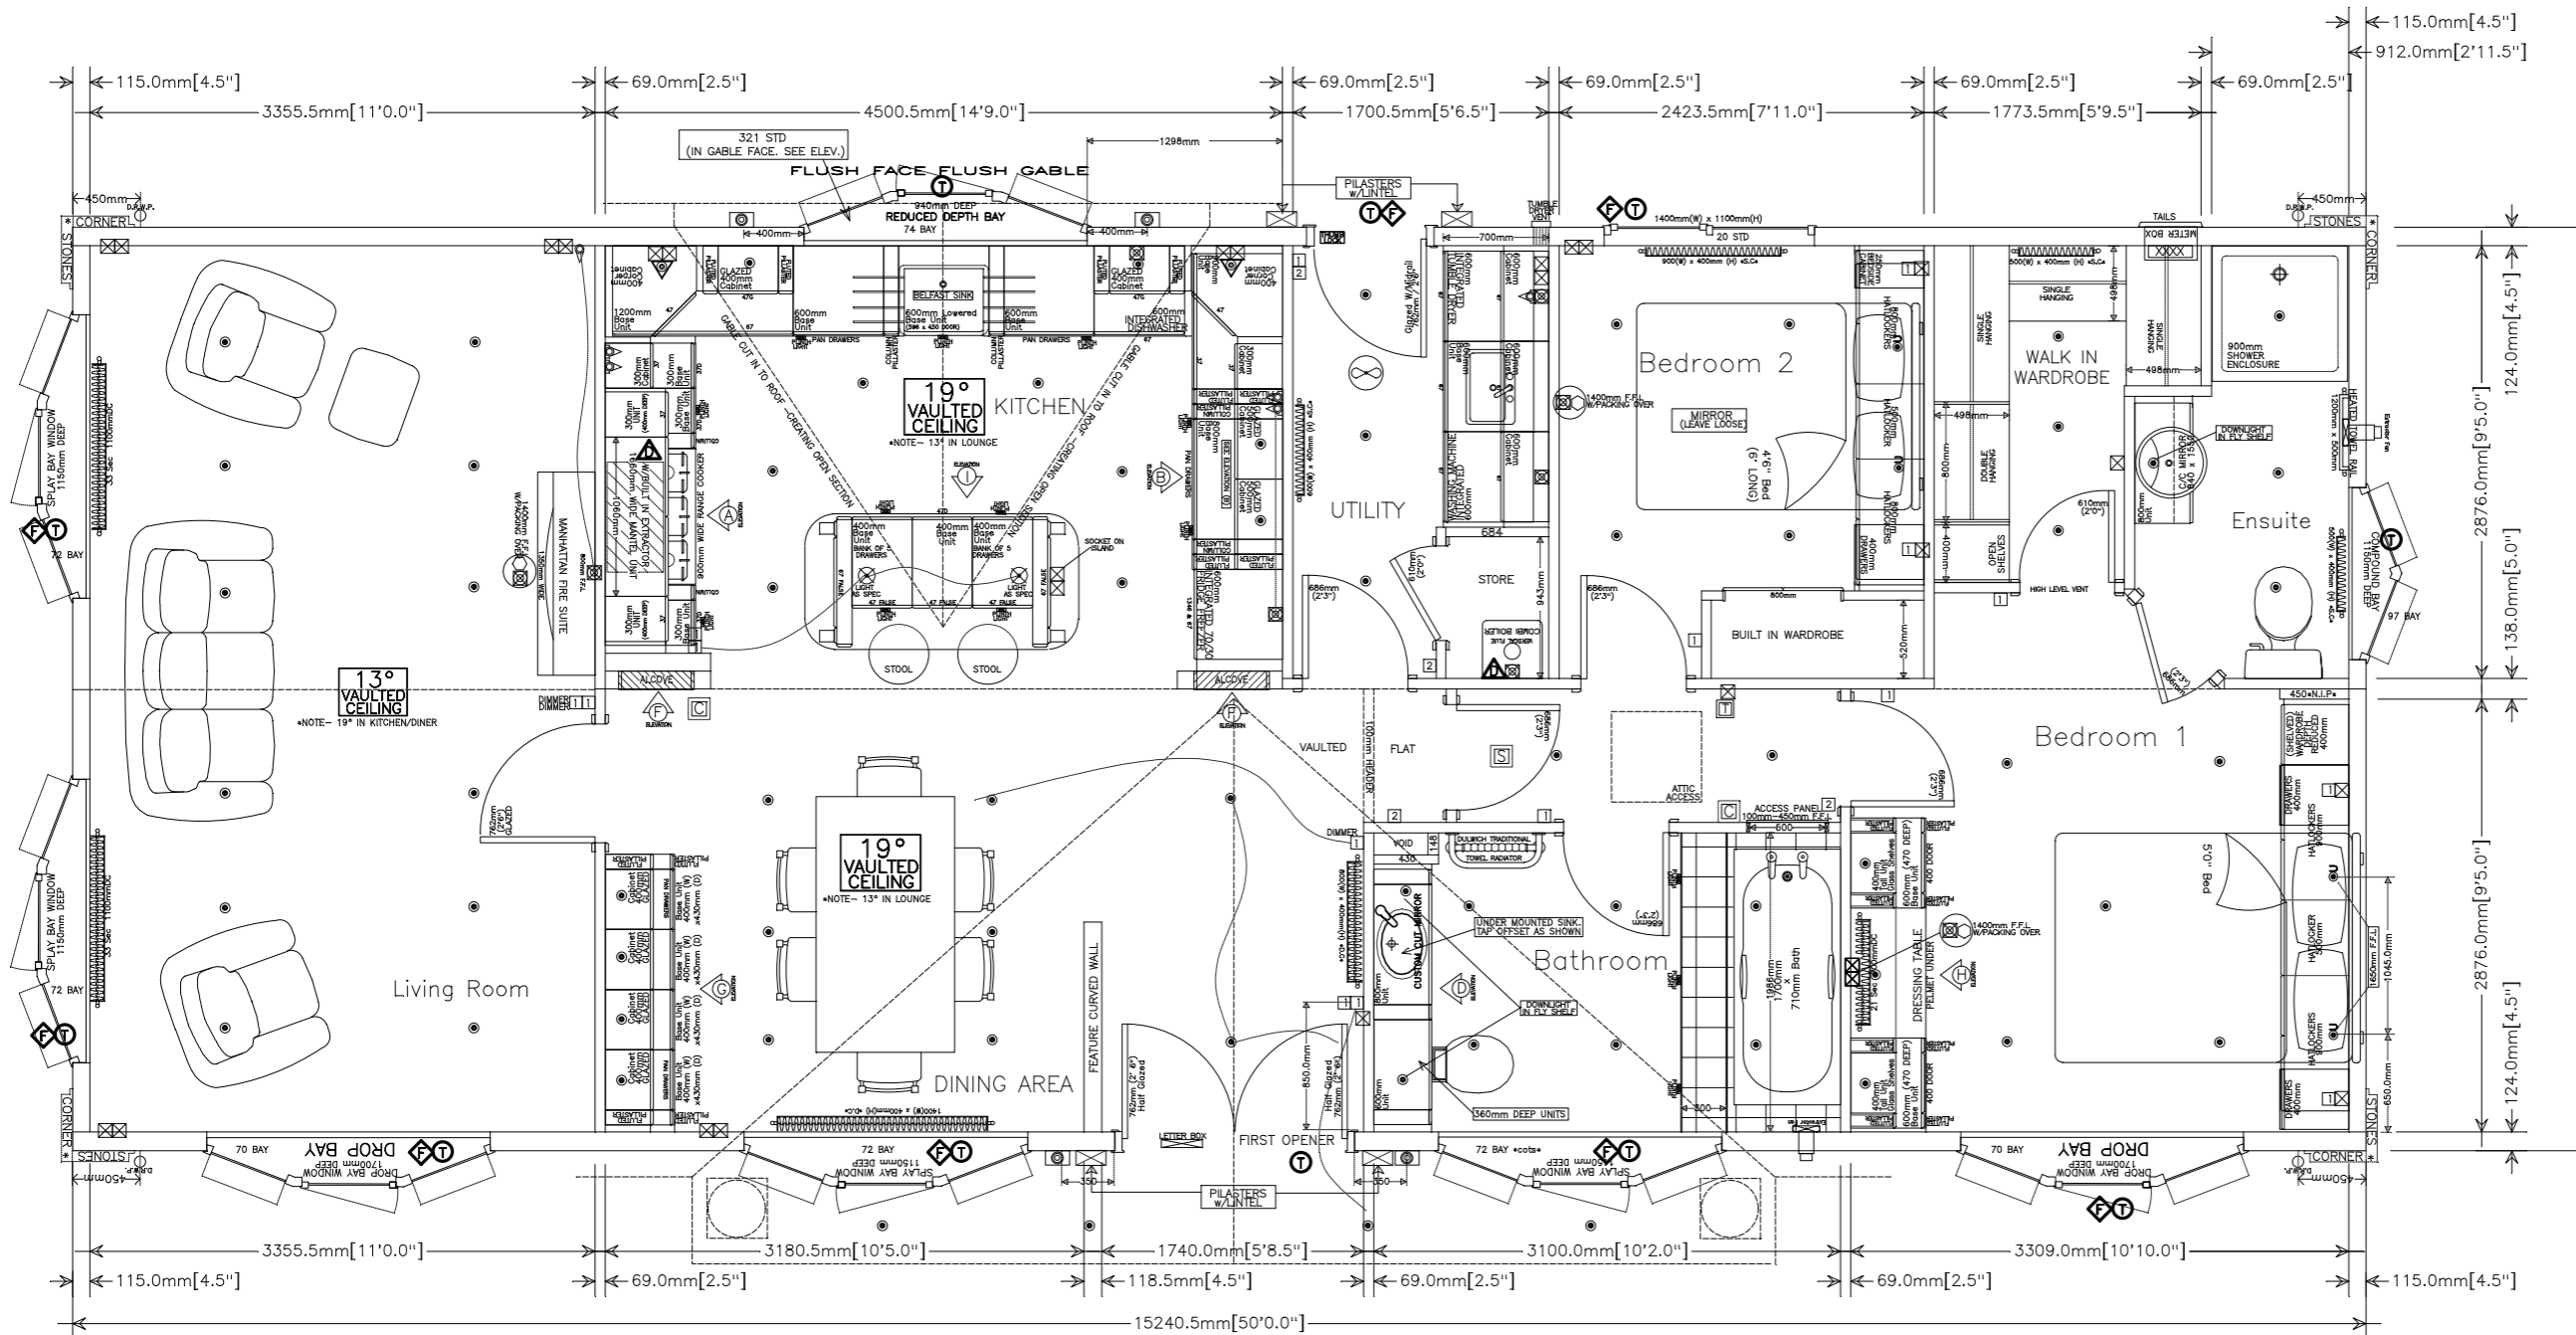

Elevations are for illustrative purposes only. (They are not exact scale).

LEGEND

SYMBOL	DESCRIPTION	SYMBOL	DESCRIPTION	SYMBOL	DESCRIPTION	SYMBOL	DESCRIPTION
	radiator		External light		Light switch		Rainwater down pipe
	Single power point		Ceiling Rose (Light)		Two-way light switch		Extractor fan
	Double power point		Wall light		Three-way light switch		Soil and vent pipe
	T.V. Point		Tri light (under cabinet/fly pelmet)		Thermostat		Smoke Detector
	Sky Point		Recessed Downlighter		Electric meter box		Carbon Monoxide Detector
	Phone point back box		Recessed Downlighter (under cabinet/fly pelmet etc)		Consumer unit		
	Spur operable to a separate switch						

MEASUREMENTS NOTE
 FOR CONSTRUCTION PURPOSES REFER TO THE DIMENSIONS IN MILLIMETRES. THE IMPERIAL DIMENSIONS ARE APPROXIMATIONS.

REVISIONS

TEL: 01495 244472
 EMAIL: sales@stately-albion.co.uk
 WEB: www.stately-albion.co.uk

DRAWING NUMBER:	TOPAZ NEW 50x20
DRAWN BY:	**
SCALE:	1:25 on A1/1:50 on A3
DATE:	**/**/**
ESTIMATE NUMBER:	*****
CUSTOMER NAME:	STATELY-ALBION LTD