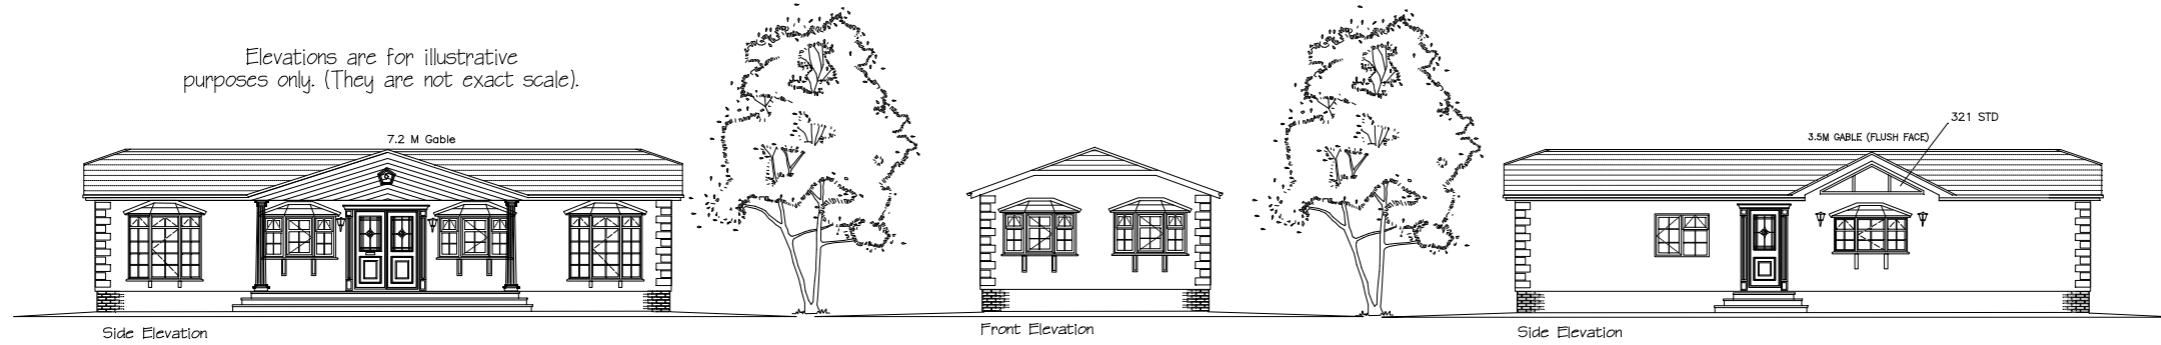

Elevations are for illustrative purposes only. (They are not exact scale).

LEGEND

SYMBOL	DESCRIPTION	SYMBOL	DESCRIPTION	SYMBOL	DESCRIPTION	SYMBOL	DESCRIPTION
	radiator		External light		Light switch		Rainwater down pipe
	Single power point		Ceiling Rose (Light)		Two-way light switch		Extractor fan
	Double power point		Wall light		Three-way light switch		Soil and vent pipe
	T.V. Point		Tri light (under cabinet/fly pelmet)		Thermostat		Smoke Detector
	Sky Point		Recessed Downlighter		Electric meter box		Carbon Monoxide Detector
	Phone point back box		Recessed Downlighter (under cabinet/fly pelmet etc)		Consumer unit		
	Spur operable to a separate switch						

MEASUREMENTS NOTE
 FOR CONSTRUCTION PURPOSES REFER TO THE DIMENSIONS IN MILLIMETRES. THE IMPERIAL DIMENSIONS ARE APPROXIMATIONS.

REVISIONS

TEL: 01495 244472
 EMAIL: sales@stately-albion.co.uk
 WEB: www.stately-albion.co.uk

DRAWING NUMBER:	TOPAZ NEW 50x20
DRAWN BY:	**
SCALE:	1:25 on A1/1:50 on A3
DATE:	**/**/**
ESTIMATE NUMBER:	*****
CUSTOMER NAME:	STATELY-ALBION LTD